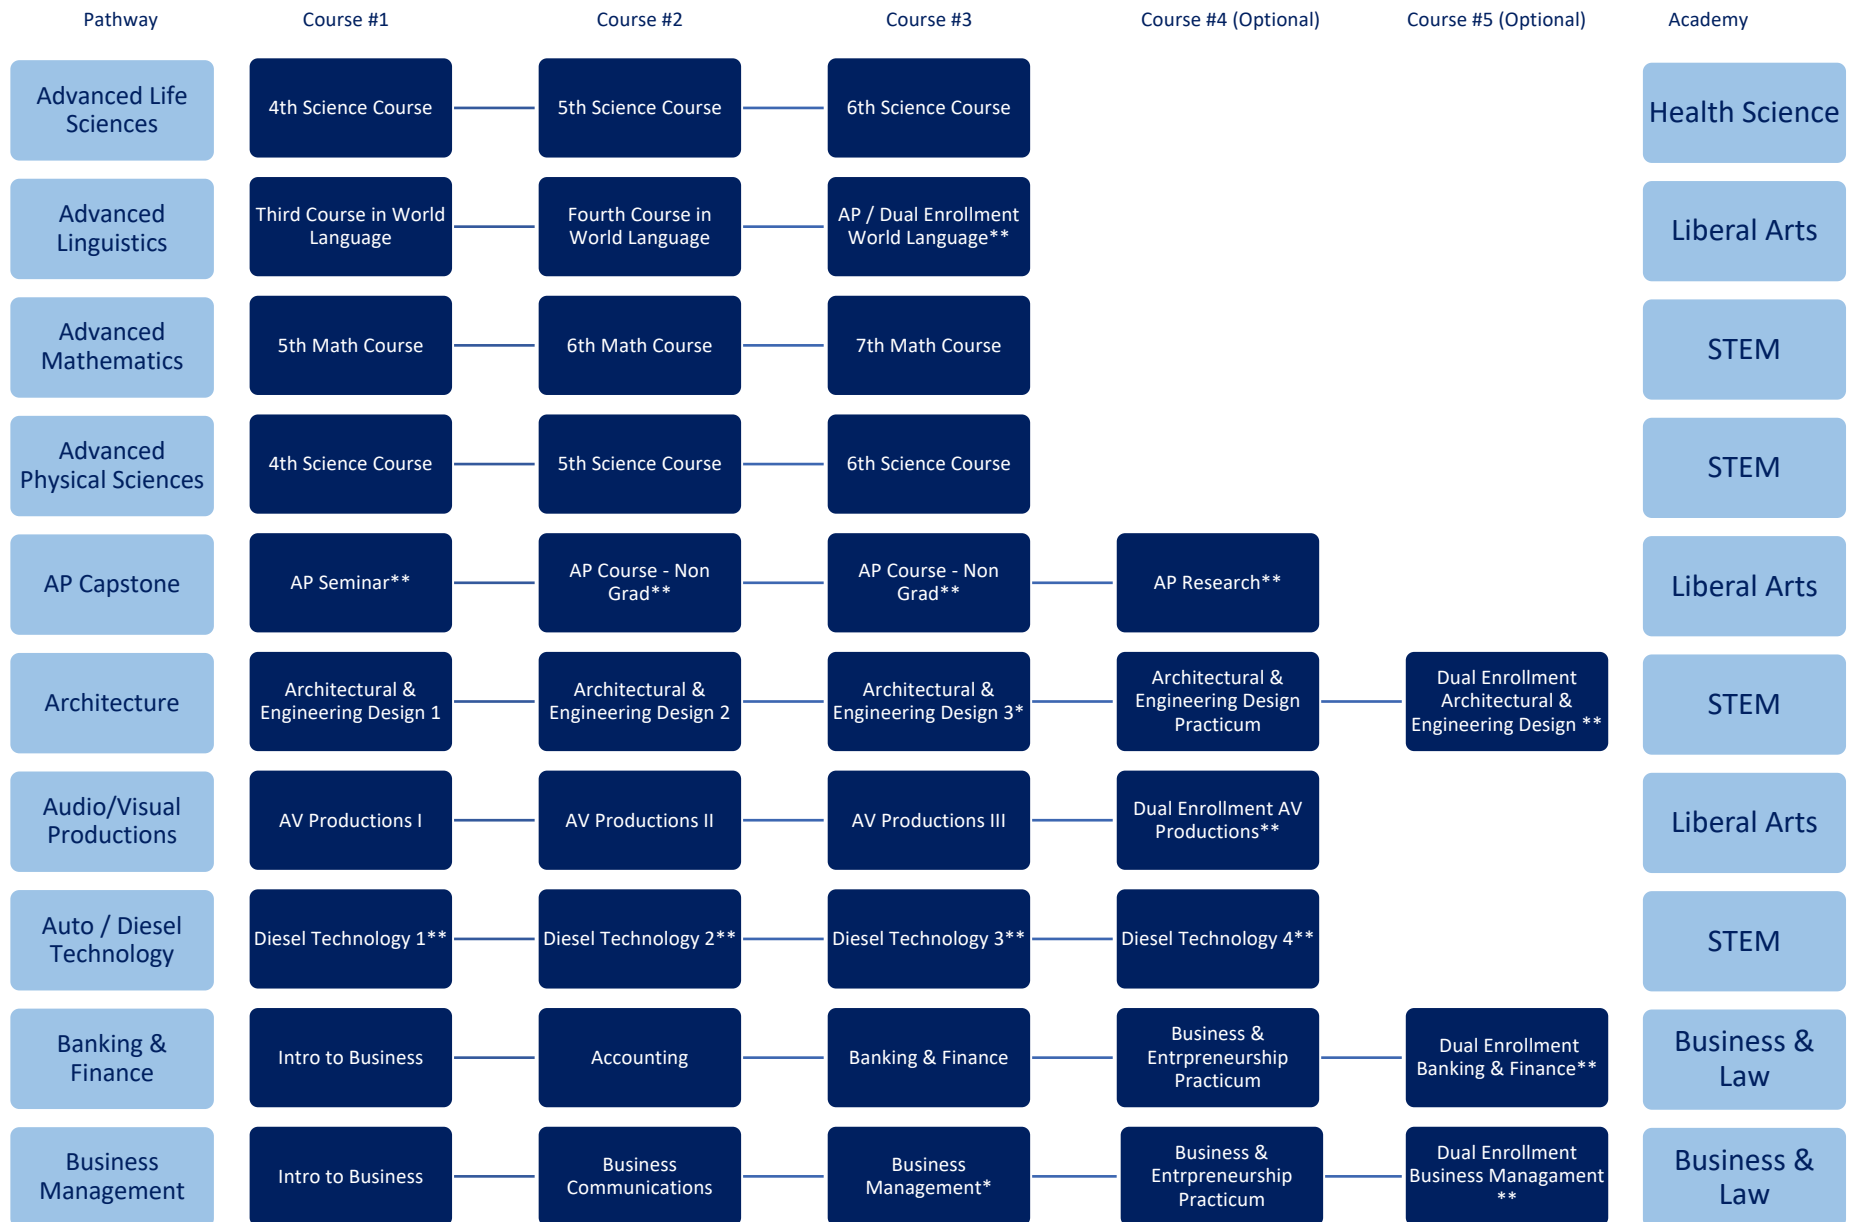

HARDIN VALLEY ACADEMY ACADEMY PATHWAYS

*denotes Industry Certification

**denotes EPSO opportunity