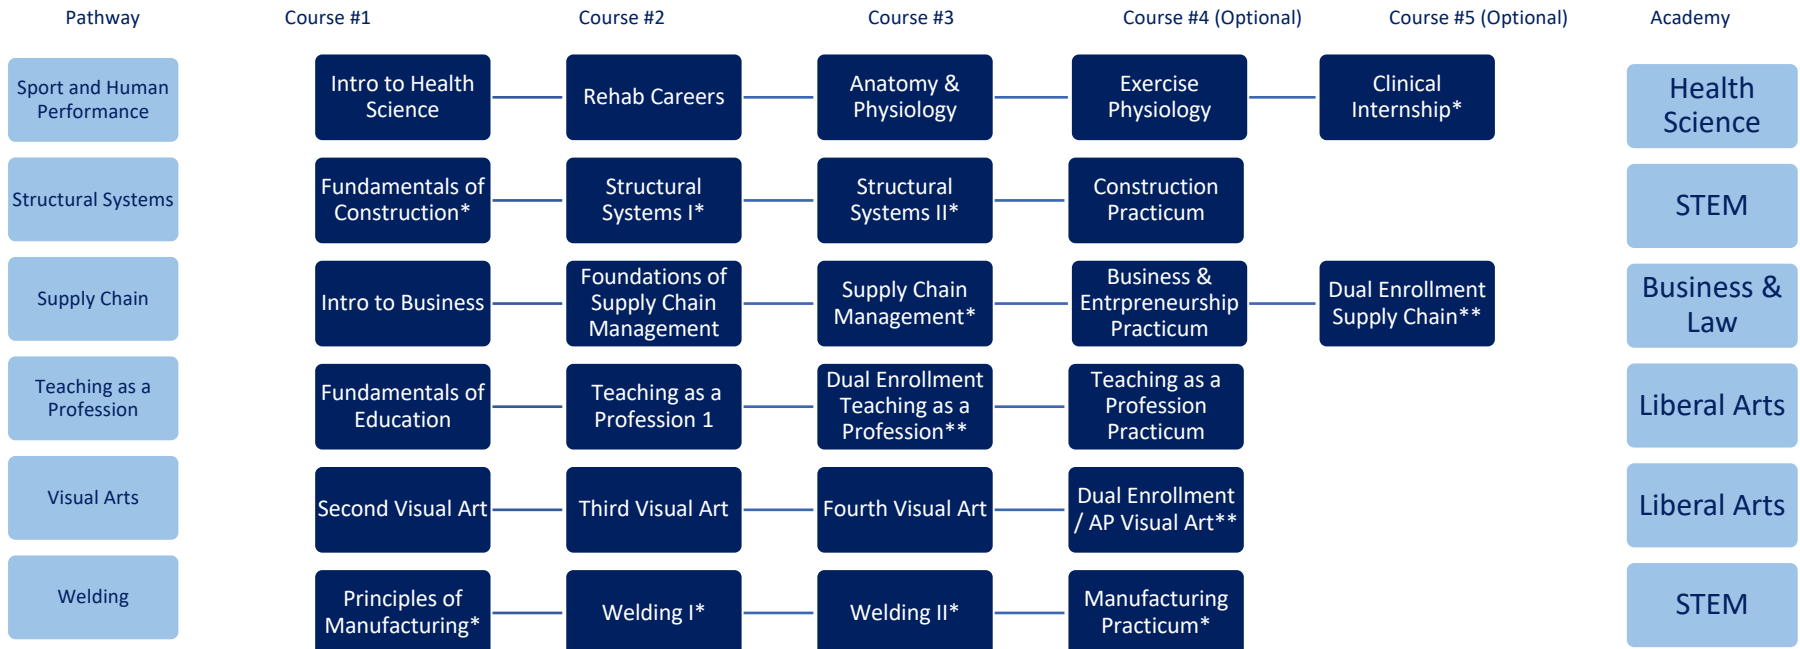

HARDIN VALLEY ACADEMY ACADEMY PATHWAYS

*denotes Industry Certification
**denotes EPSO opportunity